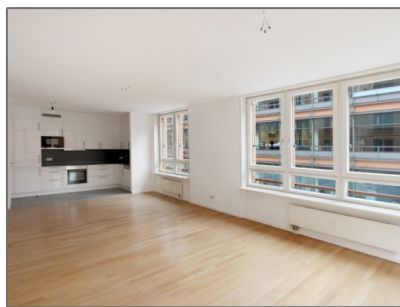

CITYAPARTMENT IN EXZELLENTER LAGE !

1,003.95 Sqft - Mitte, Berlin

Basic Details

Property Type:	Condominium
Listing Type:	For Rent
Listing ID:	9619
Unit Number:	W-02A3F5
Price Type:	Per Month
Price:	€2,023 Per Month
View:	Street
Bedrooms:	2
Bathrooms:	1
Internal:	1,003.95 Sqft
Year Built:	1998