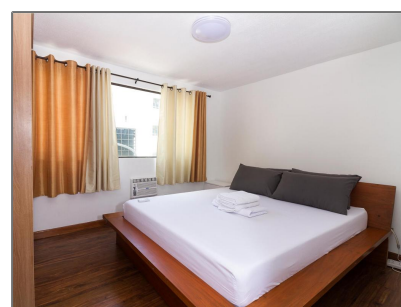

1 BEDROOM CONDO FOR SALE

40 m² - Philippines, Pasig, Metro Manila

Basic Details

Property Type:	Condominium
Listing Type:	For Sale
Listing ID:	12907
MLS ID:	F1401
Development:	<u>CAMBRIDGE VILLAGE</u>
Price:	3,000,000₱
View:	Garden
Bedrooms:	1
Bathrooms:	1
Internal:	40 m²