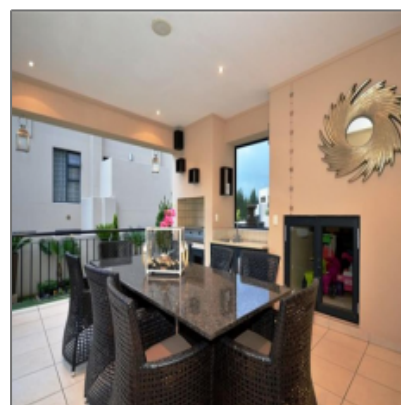

3 BEDROOM HOUSE FOR SALE

400 m² - South Africa, Bedfordview, Gauteng

Basic Details

Property Type: **House**

Listing Type: **For Sale**

Listing ID: **11634**

Unit Number: **696188**

Price: **5,900,000ZAR**

View: **Garden**

Bedrooms: **3**

Bathrooms: **3**

Internal: **400 m²**

Plot Size: **531 m²**

Features

☒ Swimming Pool	☒ Garden
☒ Kitchen	☒ Security
☒ Parking	☒ Furnished
☒ Wi Fi	☒ Air Conditioning

Appliances

☒ Refrigerator	☒ Microwave
☒ Hob	☒ Washing Machine
☒ TV	☒ Oven

Address Map

Country: **ZA**

State: **Gauteng**

City: **Bedfordview**