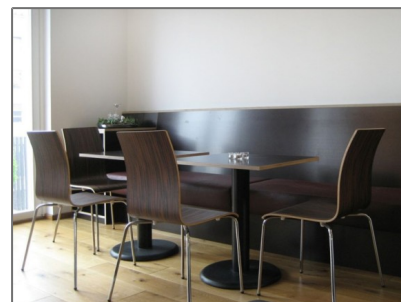

RUHIGE WOHNUNG NAHE HAUSVOGTEIPLATZ- MÖBLIERT!

785.77 Sqft - Mitte, Berlin

Basic Details

Property Type: **Condominium**

Listing Type: **For Rent**

Listing ID: **9839**

Unit Number: **W-021PAH**

Price Type: **Per Month**

Price: **€1,900 Per Month**

View: **Garden**

Bedrooms: **1**

Bathrooms: **1**

Features

☒	Elevator	☒	Garden
☒	Balcony	☒	Kitchen
☒	Parking	☒	Furnished
☒	Wi Fi	☒	Air Conditioning