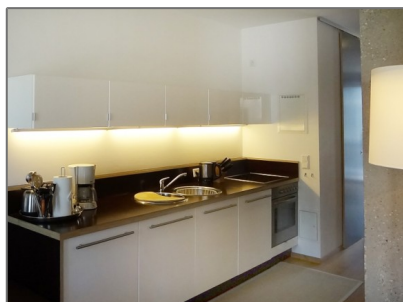

RUHIGE WOHNUNG NAHE HAUSVOGTEIPLATZ- MÖBLIERT!

785.77 Sqft - Mitte, Berlin

Basic Details

Property Type: **Condominium**

Listing Type: **For Rent**

Listing ID: **9839**

Unit Number: **W-021PAH**

Price Type: **Per Month**

Price: **€1,900 Per Month**

View: **Garden**

Bedrooms: **1**

Bathrooms: **1**

Features

☒	Elevator	☒	Garden
☒	Balcony	☒	Kitchen
☒	Parking	☒	Furnished
☒	Wi Fi	☒	Air Conditioning