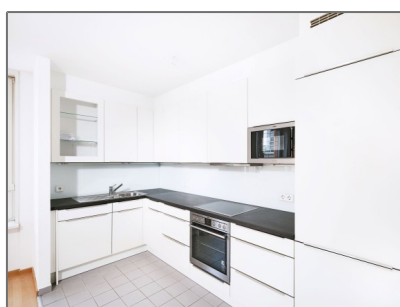

PÄRCHEN-APARTMENT AM POTSDAMER PLATZ!

1,003.95 Sqft - Mitte, Berlin

Basic Details

Property Type: **Condominium**

Listing Type: **For Rent**

Listing ID: **9623**

Unit Number: **W-02A3B6**

Price Type: **Per Month**

Price: **€1,973 Per Month**

View: **Street**

Bedrooms: **2**

Bathrooms: **1**

Internal: **1,003.95 Sqft**

Year Built: **1998**

Features

- ✓ Elevator
- ✓ Kitchen
- ✓ Parking
- ✓ Fitness Salon
- ✓ Air Conditioning
- ✓ Balcony
- ✓ Security
- ✓ Furnished
- ✓ Wi Fi

Address [Map](#)

Country: **Germany**

Neighborhood

Shopping Center: **13 Minutes**