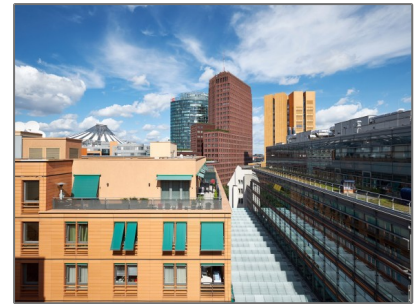

EINZIGARTIGE WOHNUNG IN ZENTRALER LAGE

1,003.09 Sqft - Mitte, Berlin

Basic Details

Property Type: **Condominium**

Listing Type: **For Rent**

Listing ID: **9621**

Unit Number: **W-02A3B3**

Price Type: **Per Month**

Price: **€2,000 Per Month**

View: **Street**

Bedrooms: **2**

Bathrooms: **1**

Internal: **1,003.09 Sqft**

Year Built: **1998**

Features

- ✓ Elevator
- ✓ Kitchen
- ✓ Parking
- ✓ Fitness Salon
- ✓ Air Conditioning
- ✓ Balcony
- ✓ Security
- ✓ Furnished
- ✓ Wi Fi

Address [Map](#)

Neighborhood