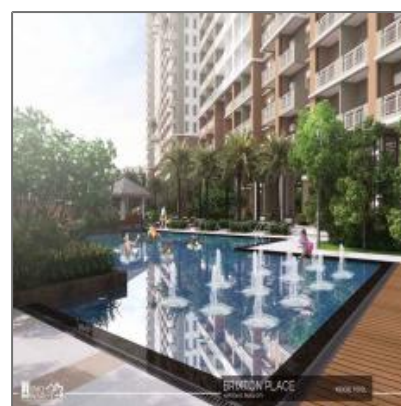

## Basic Details

Property Type: **Condominium**

Listing Type: **For Sale**

Listing ID: **12262**

Development: **[BRIXTON PLACE](#)**

Price: **5,821,000P**

View: **Garden**

Bedrooms: **1**