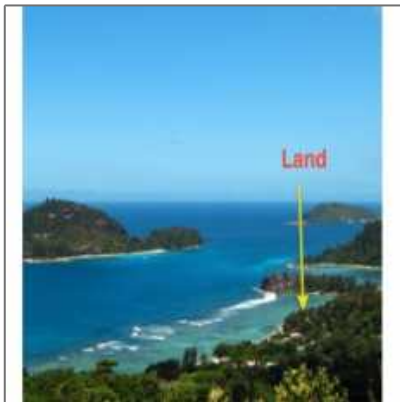

Land For Sale Mahe Islands

- Mahe Islands

Basic Details

Property Type:	Land
Listing Type:	For Sale
Listing ID:	7567
Unit Number:	ID:528
Price:	250,000 ₤
View:	Sea
Plot Size:	1,227 m²

Address Map

Country:	SY
State:	Mahe Islands
Neighborhood:	6419
Longitude:	E55° 24' 53.4"
Latitude:	S5° 20' 26.9"