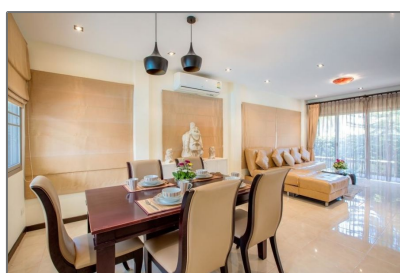

House For Sale Thalang, Phuket

146 m² - Thalang, Phuket

Features

✓ Balcony	✓ Fence
✓ Kitchen:	Semi Equipped
✓ Security:	Security Guard, CCTV
✓ High Ceiling	
✓ Parking:	1
✓ Furnished	✓ Playground

Address Map