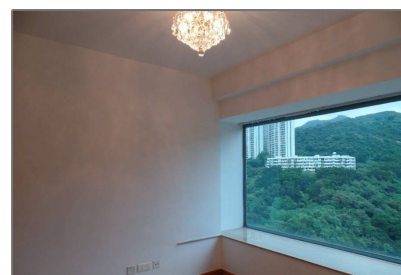

2 BEDROOM APARTMENT FOR RENT

916 Sqft - Pokfulam, Central and Western

Basic Details

Property Type: **Condominium**

Listing Type: **For Rent**

Listing ID: **13097**

Unit Number: **508040**

MLS ID: **G1011**

Price Type: **Per Month**

Price: **30,000HKD Per Month**

View: **Garden**

Bedrooms: **2**

Bathrooms: **2**

Internal: **916 Sqft**

Year Built: **2003**

Features

- ☒ Swimming Pool
- ☒ Garden
- ☒ Kitchen
- ☒ Parking: **2**
- ☒ Furnished
- ☒ Wi Fi
- ☒ Elevator
- ☒ Balcony
- ☒ Security
- ☒ Fitness Salon
- ☒ Air Conditioning

Appliances

Address Map