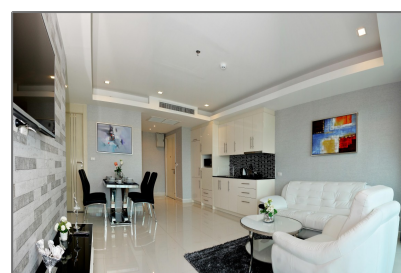

2BEDROOM CONDO FOR SALE

97.98 m² - Thailand, Pattaya, Chonburi

Basic Details

| | |
|----------------|--|
| Property Type: | Condominium |
| Listing Type: | For Sale |
| Listing ID: | 12837 |
| Unit Number: | 1807 |
| Development: | COSY BEACH VIEW |
| Price: | 7,348,500฿ |
| View: | Garden |
| Bedrooms: | 2 |
| Bathrooms: | 2 |
| Internal: | 97.98 m² |