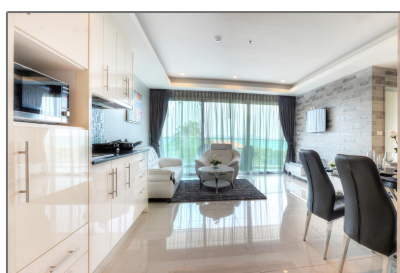

2BEDROOM CONDO FOR SALE

97.98 m² - Thailand, Pattaya, Chonburi

Basic Details

| | |
|----------------|--|
| Property Type: | Condominium |
| Listing Type: | For Sale |
| Listing ID: | 12837 |
| Unit Number: | 1807 |
| Development: | COSY BEACH VIEW |
| Price: | 7,348,500฿ |
| View: | Garden |
| Bedrooms: | 2 |
| Bathrooms: | 2 |
| Internal: | 97.98 m² |