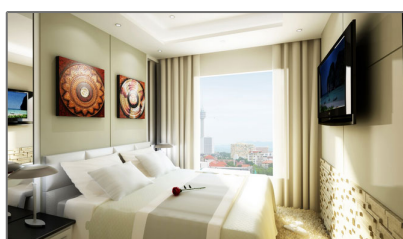

2BEDROOM CONDO FOR SALE

97.98 m² - Thailand, Pattaya, Chonburi

Basic Details

| | |
|----------------|--|
| Property Type: | Condominium |
| Listing Type: | For Sale |
| Listing ID: | 12837 |
| Unit Number: | 1807 |
| Development: | COSY BEACH VIEW |
| Price: | 7,348,500฿ |
| View: | Garden |
| Bedrooms: | 2 |
| Bathrooms: | 2 |
| Internal: | 97.98 m² |