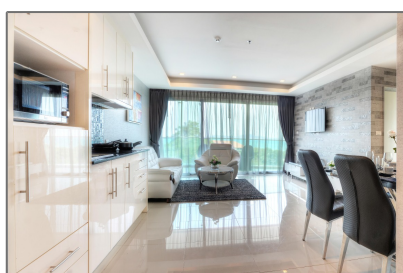

2BEDROOM CONDO FOR SALE

96.73 m² - Thailand, Pattaya, Chonburi

Basic Details

Property Type:	Condominium
Listing Type:	For Sale
Listing ID:	12836
Unit Number:	1708
MLS ID:	DC1440
Development:	COSY BEACH VIEW
Price:	7,254,750฿
View:	Garden
Bedrooms:	2
Bathrooms:	2
Internal:	96.73 m²