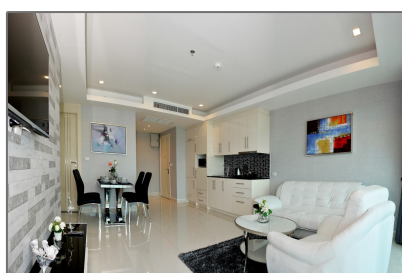

2BEDROOM CONDO FOR SALE

96.73 m² - Thailand, Pattaya, Chonburi

Basic Details

Property Type:	Condominium
Listing Type:	For Sale
Listing ID:	12836
Unit Number:	1708
MLS ID:	DC1440
Development:	COSY BEACH VIEW
Price:	7,254,750฿
View:	Garden
Bedrooms:	2
Bathrooms:	2
Internal:	96.73 m²