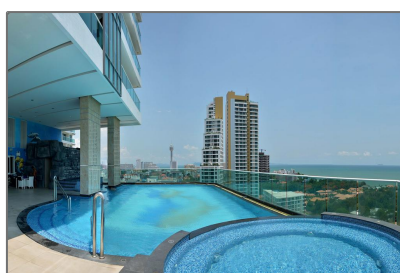

2BEDROOM CONDO FOR SALE

96.73 m² - Thailand, Pattaya, Chonburi

Basic Details

Property Type:	Condominium
Listing Type:	For Sale
Listing ID:	12834
Unit Number:	1610
MLS ID:	DC1438
Development:	COSY BEACH VIEW
Price:	7,254,750฿
View:	Garden
Bedrooms:	2
Bathrooms:	2
Internal:	96.73 m²