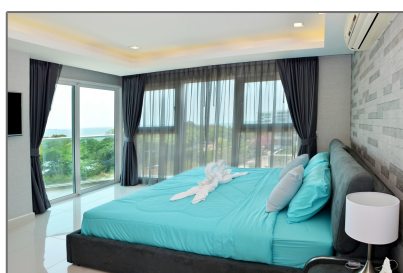

2 BEDROOM CONDO FOR SALE

88.87 m² - Thailand, Pattaya, Chonburi

Basic Details

Property Type:	Condominium
Listing Type:	For Sale
Listing ID:	12831
Unit Number:	1506
Development:	COSY BEACH VIEW
Price:	6,665,250฿
View:	Garden
Bedrooms:	2
Bathrooms:	2
Internal:	88.87 m²