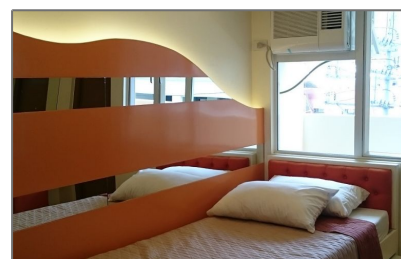

# ONE BEDROOM CONDO FOR SALE - PINES PEAK TOWER 1

22.93 m<sup>2</sup> - Philippines, Mandaluyong, Metro  
Manila