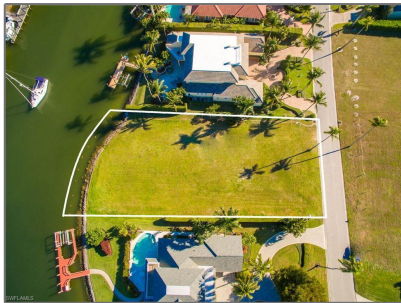

LAND WITH WIDE WATER FRONTAGE FOR SALE

- Naples, Florida

Basic Details

Property Type:	Land
Listing Type:	For Sale
Listing ID:	11157
Unit Number:	3233 Gin
MLS ID:	PSI1131
Price:	4,950,000
View:	Garden
Plot Size:	0.52 Acres

Address Map

Country:	US
State:	FL
County:	Naples
Neighborhood:	Florida / Naples-Florida
Longitude:	W82° 12' 18.6"
Latitude:	N26° 6' 35.3"

Neighborhood

Shopping Center:	15 Minutes
Town Center:	16 Minutes
Hospital:	14 Minutes
Police Station:	14 Minutes