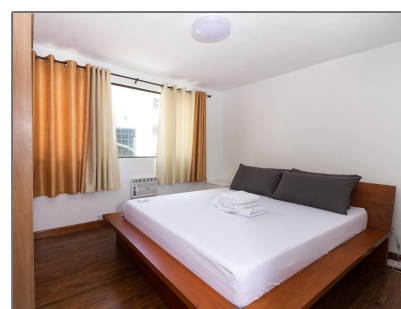

### Basic Details

Property Type:	<b>Condominium</b>
Listing Type:	<b>For Sale</b>
Listing ID:	<b>12907</b>
Development:	<b><a href="#">CAMBRIDGE VILLAGE</a></b>
Price:	<b>3,000,000P</b>
View:	<b>Garden</b>
Bedrooms:	<b>1</b>
Bathrooms:	<b>1</b>
Internal:	<b>40 m<sup>2</sup></b>